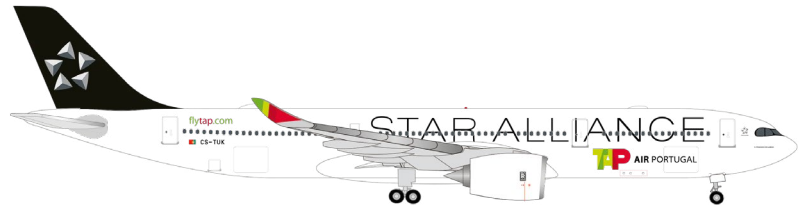

↔ 7,9 cm

1:500
39,95 €

07-08 2025

538541
TAP Air Portugal Airbus A330-900neo "Star Alliance" – CS-TUK "D. Francisco de Almeida"