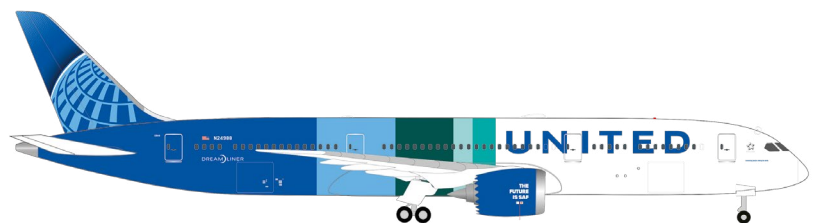

↔ 7,9 cm

1:500
39,95 €

07-08 2025