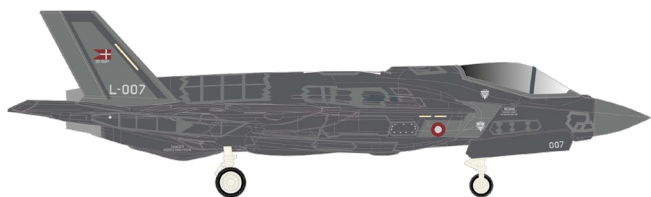

573603
Royal Danish Air Force Lockheed Martin F-35A Lightning II - Eskadrille 727, Skrydstrup Air Base - L-007

↔ 7,9 cm 1:200
36,95 €

07-08 2025